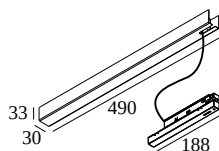

SLM26 - C POWERBOX 48V-DC / 100W WD

23380 007W B

AVAILABLE IN
BLACK 23380 007W B
WHITE 23380 007W W

 [View on website](#)

General info

LOCATION	indoor
INGRESS PROTECTION	IP20
WEIGHT (KG)	0.9
INFORMATION	INCL.CABLE 1,6m INCL.LED POWER SUPPLY 48V-DC / 100W WIRELESS DIMMING

Electrical info

CLASS	II
POWER SUPPLY	YES
DIM TYPE	WDL = wireless dimmable

For detailed installation instructions, please consult the manual : [23380_007W_HAND.pdf](#)

WHERE USED

23358 0000	SLM26L - PROFILE
23358 0010	SLM26L - PROFILE 1m
23358 0020	SLM26L - PROFILE 2m
23358 0030	SLM26L - PROFILE 3m
23359 0000	SLM26H - PROFILE
23359 0010	SLM26H - PROFILE 1m
23359 0020	SLM26H - PROFILE 2m
23359 0030	SLM26H - PROFILE 3m
23374 0000	SLM44 - PROFILE
23374 0020	SLM44 - PROFILE 2m
23374 0030	SLM44 - PROFILE 3m
23375 0000	SLM35R - PROFILE
23375 0010	SLM35R - PROFILE 1m
23375 0020	SLM35R - PROFILE 2m
23375 0030	SLM35R - PROFILE 3m